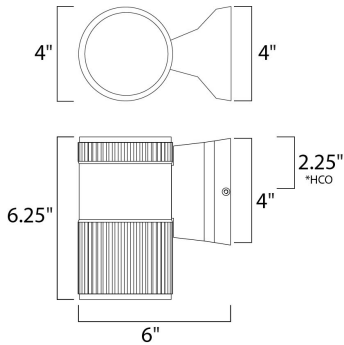

PRODUCT DESCRIPTION

Indirect exterior lighting not only provides illumination where you want but it also highlights the building structure for a beautiful architectural effect. Our collection of up and down lighting fixtures are available in both Architectural Bronze and Brushed Aluminum.

MEASUREMENTS

DIMENSION : 4" W x 6.25" H x 6" Ext
BACK PLATE : 4" W x 4" H x 2.25" HCO
HANGING WEIGHT : 2.43 lb

LAMPING

INPUT VOLTAGE : 120V
LUMENS : 700 Rated (530 Del.)
BULB : 1 x 10W LED PCB Integrated , 10W Total
BULB INCLUDED : (Integrated)
DIMMABLE : Triac CL
CRI : 80+ CRI
COLOR_TEMP : 3000K

FINISHES OPTION

- Architectural Bronze
- Brushed Aluminum

RATINGS

Wet Location
DARKSKY

ADDITIONAL

INSTALL UP/DOWN: Down
OPERATING TEMPERATURE:
-20°C (-4°F), 40°C (104°F)

PHOTOMETRIC: Report Found Online

Always consult a qualified electrician before installing any lighting product.