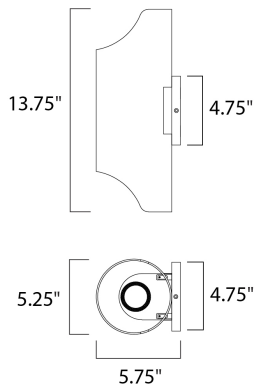

MEASUREMENTS

DIMENSION : 5.75" W x 13.75" H x 5.25" Ext
 BACK PLATE : 4.75" W x 2.5" H x 6.75" HCO
 HANGING WEIGHT : 3.58 lb

LAMPING

INPUT VOLTAGE : 120V
 LUMENS : 840 Rated
 BULB : 2 x 6W LED PCB Integrated , 12W Total
 BULB INCLUDED : (Integrated)
 DIMMABLE : NO
 CRI : 90+ CRI
 COLOR_TEMP : 3000K
 LIGHTING_DIRECTION : Up/Dn