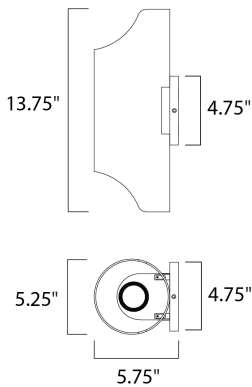

MEASUREMENTS

DIMENSION : 5.75" W x 13.75" H x 5.25" Ext
 BACK PLATE : 4.75" W x 2.5" H x 6.75" HCO
 HANGING WEIGHT : 3.58 lb

LAMPING

INPUT VOLTAGE : 120V
 LUMENS : 840 Rated
 BULB : 2 x 6W LED PCB Integrated , 12W Total
 BULB INCLUDED : (Integrated)
 DIMMABLE : NO
 CRI : 90+ CRI
 COLOR_TEMP : 3000K
 LIGHTING_DIRECTION : Up/Dn