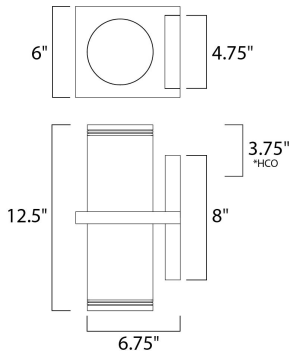

PRODUCT DESCRIPTION

Indirect exterior lighting not only provides illumination where you want but it also highlights the building structure for a beautiful architectural effect. Our collection of up and down lighting fixtures are available in both Architectural Bronze and Brushed Aluminum.

MEASUREMENTS

DIMENSION : 6" W x 12.5" H
BACK PLATE : 3.86" HCO
HANGING WEIGHT : 6.62 lb

LAMPING

LUMENS : 2,100 Rated (600 Del.)
BULB : 2 x 15W LED PCB Integrated , 30W Total
BULB INCLUDED : (Integrated)
DIMMABLE : Triac CL
CRI : 80 CRI
COLOR_TEMP : 3000K
LIGHTING_DIRECTION : Up/Dn

FINISHES OPTION

- Architectural Bronze
- Brushed Aluminum

RATINGS

Wet Location

ADDITIONAL

INSTALL UP/DOWN: All
OPERATING TEMPERATURE:
-20°C (-4°F), 40°C (104°F)

PHOTOMETRIC: Report Found Online

Always consult a qualified electrician before installing any lighting product.