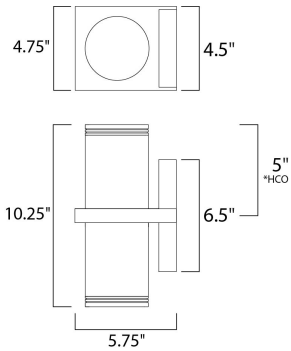

PRODUCT DESCRIPTION

Indirect exterior lighting not only provides illumination where you want but it also highlights the building structure for a beautiful architectural effect. Our collection of up and down lighting fixtures are available in both Architectural Bronze and Brushed Aluminum.

MEASUREMENTS

DIMENSION : 4.75" W x 10.25" H x 5.75" Ext
BACK PLATE : 4.5" W x 6.5" H x 5" HCO
HANGING WEIGHT : 4.85 lb

LAMPING

LUMENS : 1,400 Rated (800 Del.)
BULB : 2 x 10W LED PCB Integrated , 20W Total
BULB INCLUDED : (Integrated)
DIMMABLE : Triac CL
CRI : 80+ CRI
COLOR_TEMP : 3000K
LIGHTING_DIRECTION : Up/Dn

FINISHES OPTION

- Architectural Bronze
- Brushed Aluminum

RATINGS

Wet Location

ADDITIONAL

INSTALL UP/DOWN: All
OPERATING TEMPERATURE:
-20°C (-4°F), 40°C (104°F)

PHOTOMETRIC: Report Found Online

Always consult a qualified electrician before installing any lighting product.