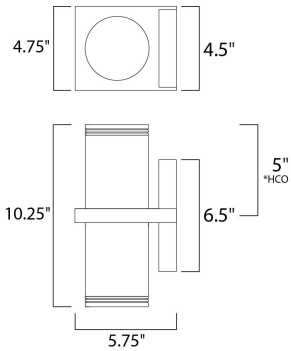

PRODUCT DESCRIPTION

Indirect exterior lighting not only provides illumination where you want but it also highlights the building structure for a beautiful architectural effect. Our collection of up and down lighting fixtures are available in both Architectural Bronze and Brushed Aluminum.

MEASUREMENTS

DIMENSION : 4.75" W x 10.25" H x 5.75" Ext
BACK PLATE : 4.5" W x 6.5" H x 5" HCO
HANGING WEIGHT : 4.85 lb

LAMPING

INPUT VOLTAGE : 120V
LUMENS : 1,400 Rated (800 Del.)
BULB : 2 x 10W LED PCB Integrated , 20W Total
BULB INCLUDED : (Integrated)
DIMMABLE : Triac CL
CRI : 80+ CRI
COLOR_TEMP : 3000K
LIGHTING_DIRECTION : BOTH

FINISHES OPTION

- Architectural Bronze
- Brushed Aluminum

RATINGS

Wet Location

ADDITIONAL

OPERATING TEMPERATURE:
-20°C (-4°F), 40°C (104°F)

PHOTOMETRIC: Report Found Online

Always consult a qualified electrician before installing any lighting product.