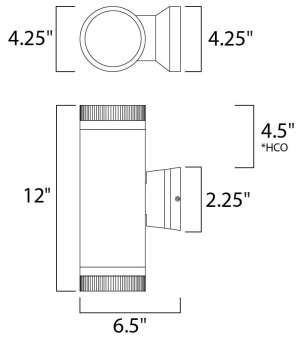

PRODUCT DESCRIPTION

Indirect exterior lighting not only provides illumination where you want but it also highlights the building structure for a beautiful architectural effect. Our collection of up and down lighting fixtures are available in both Architectural Bronze and Brushed Aluminum.

MEASUREMENTS

DIMENSION : 4.25" W x 12" H x 6.5" Ext
BACK PLATE : 4.5" W x 2.25" H x 4.5" HCO
HANGING WEIGHT : 4.4 lb

LAMPING

INPUT VOLTAGE : 120V
LUMENS : 1,400 Rated (335 Del.)
BULB : 2 x 10W LED PCB Integrated , 20W Total
BULB INCLUDED : (Integrated)
DIMMABLE : Triac CL
CRI : 80+ CRI
COLOR_TEMP : 3000K
LIGHTING_DIRECTION : Up/Dn

FINISHES OPTION

- Architectural Bronze
- Brushed Aluminum

MATERIAL

Aluminum

RATINGS

cETLus
Wet Location
For Outdoor

ADDITIONAL

INSTALL UP/DOWN: All
OPERATING TEMPERATURE:
-20°C (-4°F), 40°C (104°F)

PHOTOMETRIC: Report Found Online

Always consult a qualified electrician before installing any lighting product.