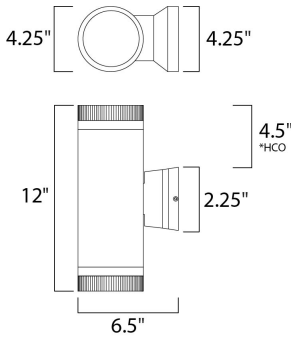

PRODUCT DESCRIPTION

Indirect exterior lighting not only provides illumination where you want but it also highlights the building structure for a beautiful architectural effect. Our collection of up and down lighting fixtures are available in both Architectural Bronze and Brushed Aluminum.

MEASUREMENTS

DIMENSION : 4.25" W x 12" H x 6.5" Ext
BACK PLATE : 4.5" W x 2.25" H x 4.5" HCO
HANGING WEIGHT : 4.4 lb

LAMPING

INPUT VOLTAGE : 120V
LUMENS : 1,400 Rated (335 Del.)
BULB : 2 x 10W LED PCB Integrated , 20W Total
BULB INCLUDED : (Integrated)
DIMMABLE : Triac CL
CRI : 80+ CRI
COLOR_TEMP : 3000K
LIGHTING_DIRECTION : Up/Dn

FINISHES OPTION

- Architectural Bronze
- Brushed Aluminum

MATERIAL

Aluminum

RATINGS

cETLus
Wet Location
For Outdoor

ADDITIONAL

INSTALL UP/DOWN: All
OPERATING TEMPERATURE:
-20°C (-4°F), 40°C (104°F)

PHOTOMETRIC: Report Found Online

Always consult a qualified electrician before installing any lighting product.