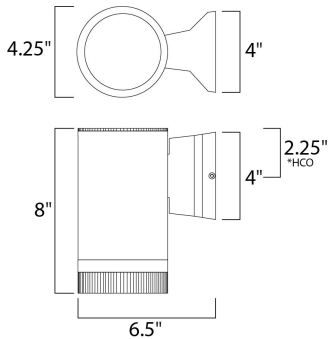

PRODUCT DESCRIPTION

Indirect exterior lighting not only provides illumination where you want but it also highlights the building structure for a beautiful architectural effect. Our collection of up and down lighting fixtures are available in both Architectural Bronze and Brushed Aluminum.

MEASUREMENTS

- DIMENSION : 4.25" W x 8" H x 6.5" Ext
- BACK PLATE : 4" W x 4" H x 2.25" HCO
- HANGING WEIGHT : 2.65 lb

LAMPING

- INPUT VOLTAGE : 120V
- LUMENS : 700 Rated (384 Del.)
- BULB : 1 x 10W LED PCB Integrated , 10W Total
- BULB INCLUDED : (Integrated)
- DIMMABLE : Triac CL
- CRI : 80+ CRI
- COLOR_TEMP : 3000K

FINISHES OPTION

- Architectural Bronze
- Brushed Aluminum

MATERIAL

Die Cast Aluminum

RATINGS

Wet Location
For Outdoor

ADDITIONAL

INSTALL UP/DOWN: Down
OPERATING TEMPERATURE:
-20°C (-4°F), 40°C (104°F)

PHOTOMETRIC: Report Found Online

Always consult a qualified electrician before installing any lighting product.