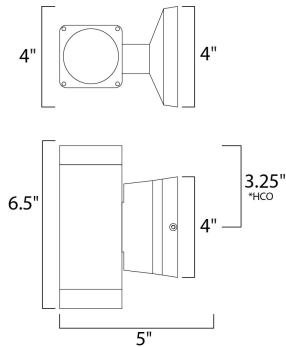

PRODUCT DESCRIPTION

Indirect exterior lighting not only provides illumination where you want but it also highlights the building structure for a beautiful architectural effect. Our collection of up and down lighting fixtures are available in both Architectural Bronze and Brushed Aluminum.

MEASUREMENTS

DIMENSION : 4" W x 6.75" H x 5" Ext
BACK PLATE : 4.75" W x 4.75" H x 3.25" HCO
HANGING WEIGHT : 3.48 lb

LAMPING

INPUT VOLTAGE : 120V
LUMENS : 630 Rated (162 Del.)
BULB : 2 x 4.5W LED PCB Integrated , 9W Total
BULB INCLUDED : (Integrated)
DIMMABLE : Triac CL
CRI : 80+ CRI
COLOR_TEMP : 3000K
LIGHTING_DIRECTION : Up/Dn

FINISHES OPTION

- Architectural Bronze
- Brushed Aluminum

MATERIAL

Aluminum

RATINGS

cETLus
Wet Location
For Outdoor

ADDITIONAL

INSTALL UP/DOWN: All
OPERATING TEMPERATURE:
-20°C (-4°F), 40°C (104°F)

PHOTOMETRIC: Report Found Online

Always consult a qualified electrician before installing any lighting product.