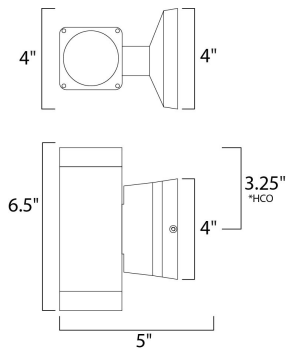

PRODUCT DESCRIPTION

Indirect exterior lighting not only provides illumination where you want but it also highlights the building structure for a beautiful architectural effect. Our collection of up and down lighting fixtures are available in both Architectural Bronze and Brushed Aluminum.

MEASUREMENTS

DIMENSION : 4" W x 6.75" H x 5" Ext
BACK PLATE : 4.75" W x 4.75" H x 3.25" HCO
HANGING WEIGHT : 3.48 lb

LAMPING

INPUT VOLTAGE : 120V
LUMENS : 630 Rated (162 Del.)
BULB : 2 x 4.5W LED PCB Integrated , 9W Total
BULB INCLUDED : (Integrated)
DIMMABLE : Triac CL
CRI : 80+ CRI
COLOR_TEMP : 3000K
LIGHTING_DIRECTION : Up/Dn

FINISHES OPTION

- Architectural Bronze
- Brushed Aluminum

MATERIAL

Aluminum

RATINGS

cETLus
Wet Location
For Outdoor

ADDITIONAL

INSTALL UP/DOWN: All
OPERATING TEMPERATURE:
-20°C (-4°F), 40°C (104°F)

PHOTOMETRIC: Report Found Online

Always consult a qualified electrician before installing any lighting product.