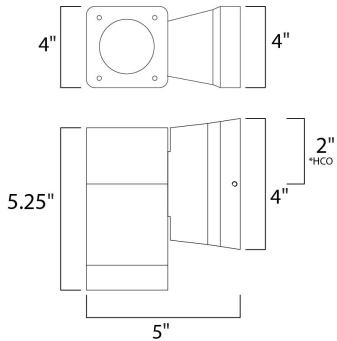

PRODUCT DESCRIPTION

Indirect exterior lighting not only provides illumination where you want but it also highlights the building structure for a beautiful architectural effect. Our collection of up and down lighting fixtures are available in both Architectural Bronze and Brushed Aluminum.

MEASUREMENTS

DIMENSION : 4" W x 5.25" H x 5" Ext
BACK PLATE : 4" W x 4" H x 2" HCO
HANGING WEIGHT : 1.83 lb

LAMPING

INPUT VOLTAGE : 120V
LUMENS : 315 Rated (161 Del.)
BULB : 1 x 4.5W LED PCB Integrated , 4W Total
BULB INCLUDED : (Integrated)
DIMMABLE : Triac CL
CRI : 80+ CRI
COLOR_TEMP : 3000K
LIGHTING_DIRECTION : Down

FINISHES OPTION

- Architectural Bronze
- Brushed Aluminum

MATERIAL

Aluminum

RATINGS

cETLus
Wet Location
For Outdoor DARKSKY

ADDITIONAL

INSTALL UP/DOWN: Down
OPERATING TEMPERATURE:
-20°C (-4°F), 40°C (104°F)

PHOTOMETRIC: Report Found Online

Always consult a qualified electrician before installing any lighting product.