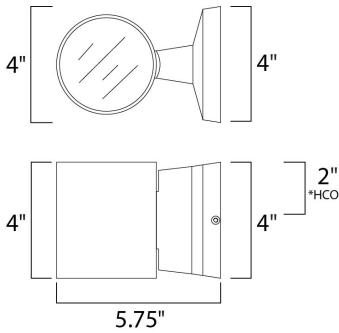

PRODUCT DESCRIPTION

Indirect exterior lighting not only provides illumination where you want but it also highlights the building structure for a beautiful architectural effect. Our collection of up and down lighting fixtures are available in both Architectural Bronze and Brushed Aluminum.

MEASUREMENTS

DIMENSION : 4" W x 4" H x 5.75" Ext
BACK PLATE : 4" W x 4" H x 2" HCO
HANGING WEIGHT : 2.2 lb

LAMPING

INPUT VOLTAGE : 120V
LUMENS : 630 Rated (296 Del.)
BULB : 2 x 4.5W LED PCB Integrated , 9W Total
BULB INCLUDED : (Integrated)
DIMMABLE : Triac CL
CRI : 80+ CRI
COLOR_TEMP : 3000K
LIGHTING_DIRECTION : Up/Dn

FINISHES OPTION

- Architectural Bronze
- Brushed Aluminum

MATERIAL

Aluminum

RATINGS

cETLus
Wet Location
For Outdoor

ADDITIONAL

INSTALL UP/DOWN: All
OPERATING TEMPERATURE:
-20°C (-4°F), 40°C (104°F)

PHOTOMETRIC: Report Found Online

Always consult a qualified electrician before installing any lighting product.