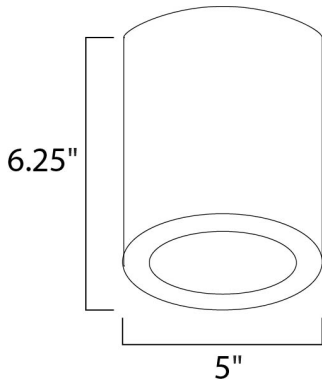

**MEASUREMENTS**

DIMENSION : 5" W x 6.25" H x 5" Ext  
 HANGING WEIGHT : 3.03 lb

**LAMPING**

INPUT VOLTAGE : 120V  
 LUMENS : 1,050 Rated (680 Del.)  
 BULB : 1 x 15W LED PCB Integrated , 15W Total  
 BULB INCLUDED : (Integrated)  
 DIMMABLE : Triac CL  
 CRI : 80+ CRI  
 COLOR\_TEMP : 3000K