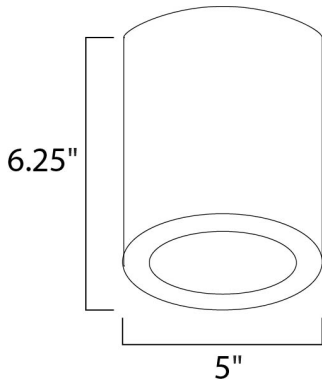

MEASUREMENTS

DIMENSION : 5" W x 6.25" H x 5" Ext
 HANGING WEIGHT : 3.03 lb

LAMPING

INPUT VOLTAGE : 120V
 LUMENS : 1,050 Rated (680 Del.)
 BULB : 1 x 15W LED PCB Integrated , 15W Total
 BULB INCLUDED : (Integrated)
 DIMMABLE : Triac CL
 CRI : 80+ CRI
 COLOR_TEMP : 3000K