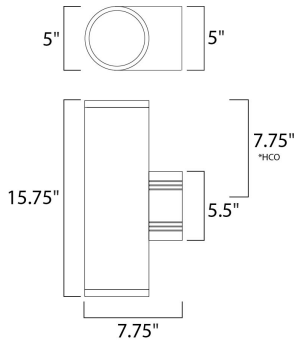

PRODUCT DESCRIPTION

Indirect exterior lighting not only provides illumination where you want but it also highlights the building structure for a beautiful architectural effect. Our collection of up and down lighting fixtures are available in both Architectural Bronze and Brushed Aluminum.

MEASUREMENTS

DIMENSION : 5" W x 15.75" H x 7.75" Ext
BACK PLATE : 5" W x 5.5" H x 7.75" HCO
HANGING WEIGHT : 8.25 lb

LAMPING

INPUT VOLTAGE : 120V
LUMENS : 1,050 Rated (458 Del.)
BULB : 2 x 15W LED PCB Integrated , 30W Total
BULB INCLUDED : (Integrated)
DIMMABLE : Triac CL
CRI : 80+ CRI
COLOR_TEMP : 3000K
LIGHTING_DIRECTION : Up/Dn

FINISHES OPTION

- Architectural Bronze
- Brushed Aluminum

MATERIAL

Aluminum

RATINGS

cETLus
Wet Location
For Outdoor

ADDITIONAL

INSTALL UP/DOWN: All
OPERATING TEMPERATURE:
-20°C (-4°F), 40°C (104°F)

PHOTOMETRIC: Report Found Online

Always consult a qualified electrician before installing any lighting product.