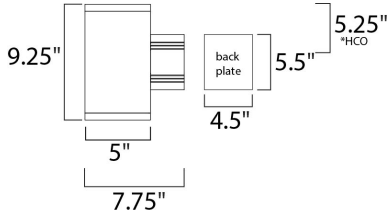

PRODUCT DESCRIPTION

Indirect exterior lighting not only provides illumination where you want but it also highlights the building structure for a beautiful architectural effect. Our collection of up and down lighting fixtures are available in both Architectural Bronze and Brushed Aluminum.