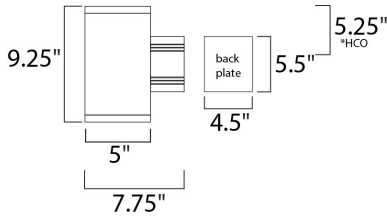

PRODUCT DESCRIPTION

Indirect exterior lighting not only provides illumination where you want but it also highlights the building structure for a beautiful architectural effect. Our collection of up and down lighting fixtures are available in both Architectural Bronze and Brushed Aluminum.