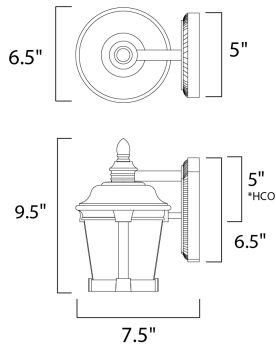

PRODUCT DESCRIPTION

Dover EE is a transitional style; energy saving collection finished in Bronze with Frosted Seedy glass.

MEASUREMENTS

DIMENSION : 6.5" W x 9.5" H x 7.5" Ext
BACK PLATE : 5." W x 6.5" H x 5." HCO
HANGING WEIGHT : 2.11 lb

LAMPING

INPUT VOLTAGE : 120V
LUMENS : 900 Rated
BULB : 1 x 13W (INCLUDED), 13W Total
COLOR_TEMP : 2700K

FINISHES OPTION

Bronze BZ

GLASS

Frosted Seedy FS

MATERIAL

Die Cast Aluminum

RATINGS

Wet Location

ADDITIONAL

INSTALL UP/DOWN:
INCANDESCENT WATTS: 82
RATED LIFE 10000 Hours
OPERATING TEMPERATURE:
-20°C (-4°F), 40°C (104°F)

PHOTOMETIC: Report Found Online

Always consult a qualified electrician before installing any lighting product.