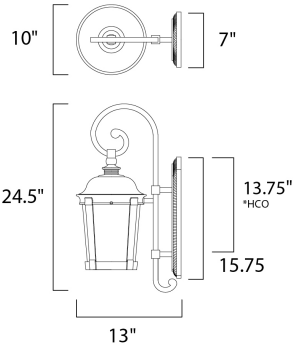

PRODUCT DESCRIPTION

Dover EE is a transitional style; energy saving collection finished in Bronze with Frosted Seedy glass.

MEASUREMENTS

DIMENSION : 10" W x 24.5" H x 13" Ext
BACK PLATE : 7" W x 15.75" H x 13.5" HCO
HANGING WEIGHT : 7.37 lb

LAMPING

INPUT VOLTAGE : 120V
LUMENS : 1,355 Rated
BULB : 1 x 18W Fluorescent GU24 , 18W Total
BULB INCLUDED : (Included)
DIMMABLE : No
COLOR_TEMP : 2700K

FINISHES OPTION

Bronze

GLASS

Frosted Seedy FS

MATERIAL

Die Cast Aluminum

RATINGS

Wet Location

ADDITIONAL

INCANDESCENT WATTS: 123
RATED LIFE 10000 Hours
OPERATING TEMPERATURE:
-20°C (-4°F), 40°C (104°F)

Always consult a qualified electrician before installing any lighting product.