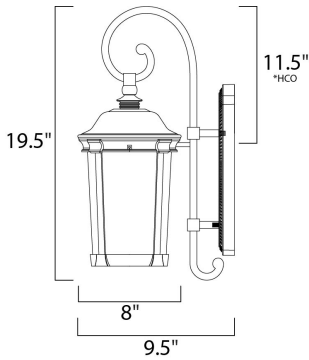

PRODUCT DESCRIPTION

Dover EE is a transitional style; energy saving collection finished in Bronze with Frosted Seedy glass.

MEASUREMENTS

- DIMENSION : 8" W x 19.5" H x 9.5" Ext
- BACK PLATE : 5" W x 10.5" H x 11.5" HCO
- HANGING WEIGHT : 4.82 lb

LAMPING

- INPUT VOLTAGE : 120V
- LUMENS : 900 Rated
- BULB : 1 x 13W Fluorescent GU24 , 13W Total
- BULB INCLUDED : (Included)
- DIMMABLE : No
- COLOR_TEMP : 2700K

FINISHES OPTION

- Bronze

GLASS

Frosted Seedy FS

MATERIAL

Die Cast Aluminum

RATINGS

Wet Location

ADDITIONAL

INCANDESCENT WATTS: 82
RATED LIFE 10000 Hours
OPERATING TEMPERATURE:
-20°C (-4°F), 40°C (104°F)

Always consult a qualified electrician before installing any lighting product.