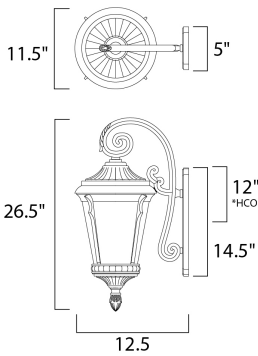

MEASUREMENTS

DIMENSION : 11.5" W x 26.5" H x 15" Ext
BACK PLATE : 5" W x 14.5" H x 12" HCO
HANGING WEIGHT : 10.1 lb

LAMPING

INPUT VOLTAGE : 120V
LUMENS : 1,760 Rated
BULB : 1 x 26W Fluorescent GU24 , 26W Total
BULB INCLUDED : (Included)
DIMMABLE : No
CRI : 80+ CRI
COLOR_TEMP : 2700K

Always consult a qualified electrician before installing any lighting product.