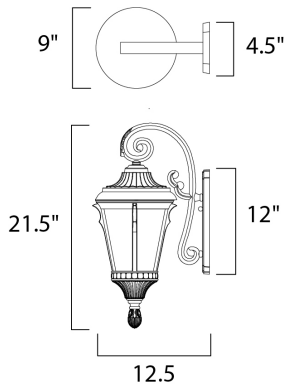

PRODUCT DESCRIPTION

Odessa EE is a traditional, early American style, energy saving collection from Maxim Lighting International in Espresso finish with Latte glass.

MEASUREMENTS

DIMENSION : 9" W x 21.5" H x 12.5" Ext
 BACK PLATE : 4.5" W x 12" H x 10" HCO
 HANGING WEIGHT : 6.6 lb