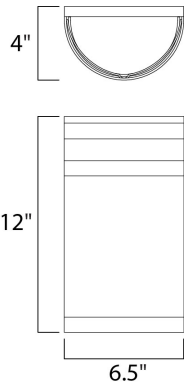

MEASUREMENTS

DIMENSION : 6.5" W x 12" H x 4" Ext
 BACK PLATE : 6.5" W x 12" H x 6" HCO
 HANGING WEIGHT : 4.63 lb

LAMPING

INPUT VOLTAGE : 120V
 LUMENS : 1,800 Rated
 BULB : 2 x 13W Fluorescent GU24 , 26W Total
 BULB INCLUDED : (Included)
 DIMMABLE : No
 CRI : 80+ CRI
 COLOR_TEMP : 2700K