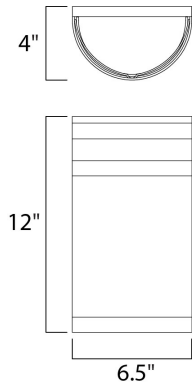

MEASUREMENTS

DIMENSION : 6.5" W x 12" H x 4" Ext
 BACK PLATE : 6.5" W x 12" H x 6" HCO
 HANGING WEIGHT : 4.63 lb

LAMPING

INPUT VOLTAGE : 120V
 LUMENS : 1,800 Rated
 BULB : 2 x 13W Fluorescent GU24 , 26W Total
 BULB INCLUDED : (Included)
 DIMMABLE : No
 CRI : 80+ CRI
 COLOR_TEMP : 2700K