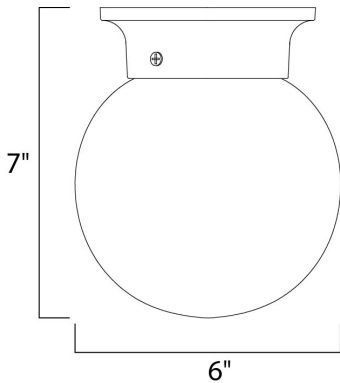

#### MEASUREMENTS

DIMENSION : 6" L x 6" W x 7" H  
HANGING WEIGHT : 0.88 lb