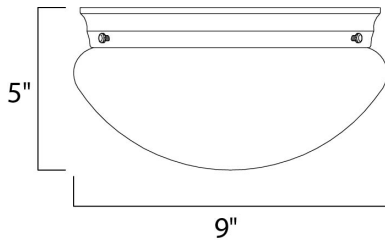

MEASUREMENTS

DIMENSION : 9" L x 9" W x 5" H
 HANGING WEIGHT : 2.06 lb

LAMPING

INPUT VOLTAGE : 120V
 LUMENS : 1,800 Rated
 BULB : 2 x 13W Fluorescent GU24 , 26W Total
 BULB INCLUDED : (Included)
 DIMMABLE : No
 CRI : 80+ CRI
 COLOR_TEMP : 2700K