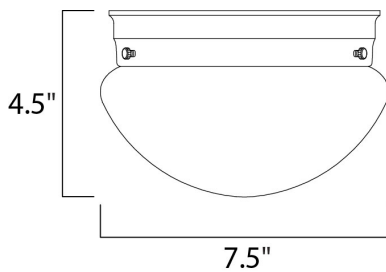

#### MEASUREMENTS

DIMENSION : 7.5" L x 7.5" W x 4.5" H

HANGING WEIGHT : 1.14 lb