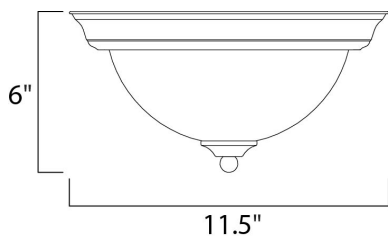

**MEASUREMENTS**

DIMENSION : 11.5" L x 11.5" W x 6" H  
 HANGING WEIGHT : 1.72 lb

**LAMPING**

INPUT VOLTAGE : 120V  
 LUMENS : 1,800 Rated  
 BULB : 2 x 13W Fluorescent GU24 , 26W Total  
 BULB INCLUDED : (Included)  
 DIMMABLE : No  
 CRI : 80+ CRI  
 COLOR\_TEMP : 2700K