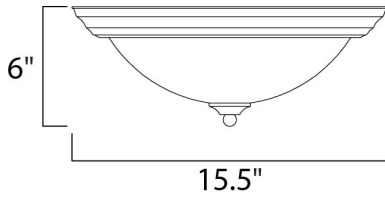

LAMPING

INPUT VOLTAGE : 120V

LUMENS : 2,700 Rated

BULB : 3 x 13W Fluorescent GU24 , 39W Total

BULB INCLUDED : (Included)

DIMMABLE : No

CRI : 80+ CRI

COLOR_TEMP : 2700K