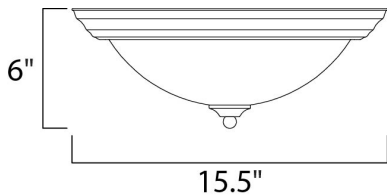

**MEASUREMENTS**

DIMENSION : 15.5" L x 15.5" W x 6" H  
 HANGING WEIGHT : 3.97 lb

**LAMPING**

INPUT VOLTAGE : 120V  
 LUMENS : 2,700 Rated  
 BULB : 3 x 13W Fluorescent GU24 , 39W Total  
 BULB INCLUDED : (Included)  
 DIMMABLE : No  
 CRI : 80+ CRI  
 COLOR\_TEMP : 2700K