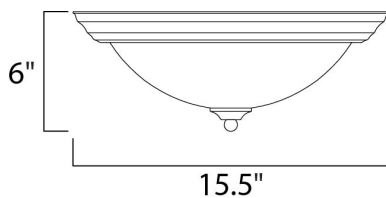

**MEASUREMENTS**

DIMENSION : 15.5" W x 6" H

HANGING WEIGHT : 3.97 lb

**LAMPING**

LUMENS : 2,700 Rated

BULB : 3 x 13W Fluorescent GU24 , 39W Total

BULB INCLUDED : (Included)

DIMMABLE : No