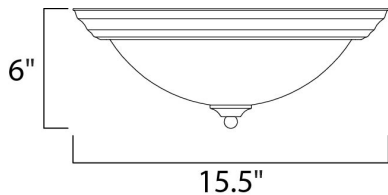

**MEASUREMENTS**

DIMENSION : 15.5" L x 15.5" W x 6" H  
 HANGING WEIGHT : 3.55 lb

**LAMPING**

INPUT VOLTAGE : 120V  
 LUMENS : 2,700 Rated  
 BULB : 3 x 13W Fluorescent GU24 , 39W Total  
 BULB INCLUDED : (Included)  
 DIMMABLE : No  
 CRI : 80+ CRI  
 COLOR\_TEMP : 2700K