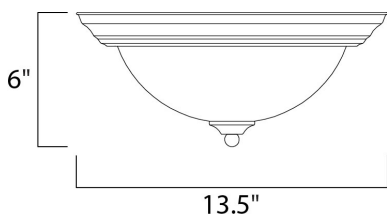

MEASUREMENTS

DIMENSION : 13.5" W x 6" H
 HANGING WEIGHT :

LAMPING

LUMENS : 1,600 Rated
 BULB : 2 x 13W Fluorescent GU24 , 26W Total
 BULB INCLUDED : (Included)
 DIMMABLE : No
 COLOR_TEMP : 2700K

FINISHES OPTION