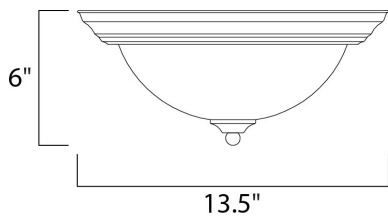

MEASUREMENTS

DIMENSION : 13.5" W x 6" H
 HANGING WEIGHT : 2.65 lb

LAMPING

LUMENS : 1,800 Rated
 BULB : 2 x 13W Fluorescent GU24 , 26W Total
 BULB INCLUDED : (Included)
 DIMMABLE : No
 CRI : 81-82 CRI
 COLOR_TEMP : 2700K