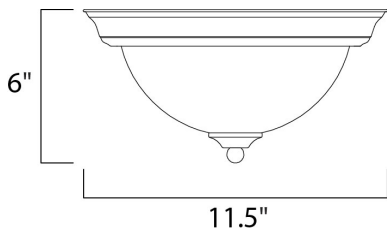

LAMPING

INPUT VOLTAGE : 120V

LUMENS : 900 Rated

BULB : 1 x 13W Fluorescent GU24 , 13W Total

BULB INCLUDED : (Included)

DIMMABLE : No

CRI : 80+ CRI

COLOR_TEMP : 2700K