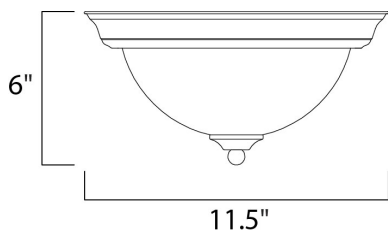

MEASUREMENTS

DIMENSION : 11.5" L x 11.5" W x 6" H
 HANGING WEIGHT : 2.2 lb

LAMPING

INPUT VOLTAGE : 120V
 LUMENS : 900 Rated
 BULB : 1 x 13W Fluorescent GU24 , 13W Total
 BULB INCLUDED : (Included)
 DIMMABLE : No
 CRI : 80+ CRI
 COLOR_TEMP : 2700K