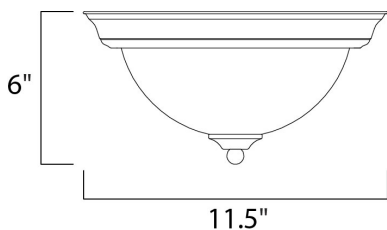

**MEASUREMENTS**

DIMENSION : 11.5" W x 6" H  
 HANGING WEIGHT : 2.7 lb

**LAMPING**

LUMENS : 900 Rated  
 BULB : 1 x 13W Fluorescent GU24 , 13W Total  
 BULB INCLUDED : (Included)  
 DIMMABLE : No  
 CRI : 81-82 CRI  
 COLOR\_TEMP : 2700K