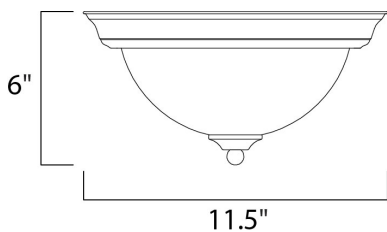

MEASUREMENTS

DIMENSION : 10.5" L x 10.5" W x 6" H
 HANGING WEIGHT : 2.18 lb

LAMPING

INPUT VOLTAGE : 120V
 LUMENS : 900 Rated
 BULB : 1 x 13W Fluorescent GU24 , 13W Total
 BULB INCLUDED : (Included)
 DIMMABLE : No
 CRI : 80+ CRI
 COLOR_TEMP : 2700K