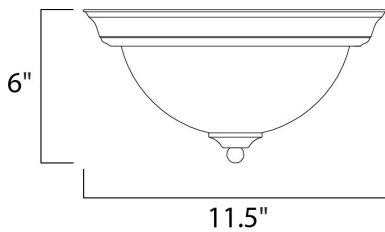

LAMPING

INPUT VOLTAGE : 120V

LUMENS : 900 Rated

BULB : 1 x 13W Fluorescent GU24 , 13W Total

BULB INCLUDED : (Included)

DIMMABLE : No

CRI : 80+ CRI

COLOR_TEMP : 2700K