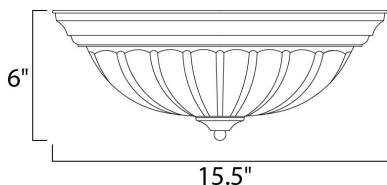

MEASUREMENTS

DIMENSION : 15.5" W x 6" H
 HANGING WEIGHT :

LAMPING

LUMENS : 2,700 Rated
 BULB : 3 x 13W Fluorescent GU24 , 39W Total
 BULB INCLUDED : (Included)
 DIMMABLE : No
 CRI : 81-82 CRI
 COLOR_TEMP : 2700K