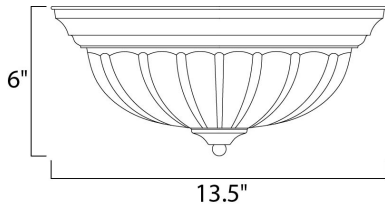

**MEASUREMENTS**

DIMENSION : 13.5" W x 6" H  
 HANGING WEIGHT : 2.64 lb

**LAMPING**

INPUT VOLTAGE : 120V  
 LUMENS : 1,800 Rated  
 BULB : 2 x 13W Fluorescent GU24 , 26W Total  
 BULB INCLUDED : (Included)  
 DIMMABLE : No  
 CRI : 80+ CRI  
 COLOR\_TEMP : 2700K