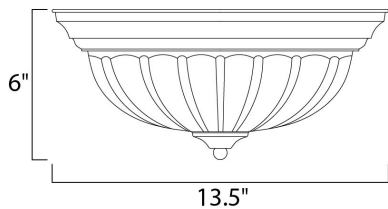

MEASUREMENTS

DIMENSION : 13.5" W x 6" H
 HANGING WEIGHT :

LAMPING

LUMENS : 1,800 Rated
 BULB : 2 x 13W Fluorescent GU24 , 26W Total
 BULB INCLUDED : (Included)
 DIMMABLE : No
 CRI : 81-82 CRI
 COLOR_TEMP : 2700K