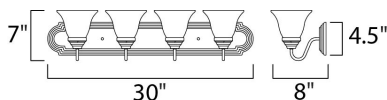

**MEASUREMENTS**

DIMENSION : 30" W x 7" H x 8" Ext  
 BACK PLATE : 4.33" W x 26.68" H x 4.07" HCO  
 HANGING WEIGHT : 7.26 lb

**LAMPING**

INPUT VOLTAGE : 120V  
 LUMENS : 3,600 Rated  
 BULB : 4 x 13W Fluorescent GU24 , 52W Total  
 BULB INCLUDED : (Included)  
 DIMMABLE : No  
 CRI : 80+ CRI  
 COLOR\_TEMP : 2700K