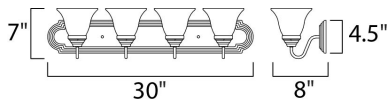

MEASUREMENTS

DIMENSION : 30" W x 7" H x 8" Ext
 BACK PLATE : 30" W x 4.84" H
 HANGING WEIGHT :

LAMPING

LUMENS : 3,600 Rated
 BULB : 4 x 13W Fluorescent GU24 , 52W Total
 BULB INCLUDED : (Included)
 DIMMABLE : No
 CRI : 81-82 CRI
 COLOR_TEMP : 2700K
 LIGHTING_DIRECTION : Both