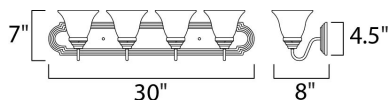

LAMPING

LUMENS : 3,600 Rated
BULB : 4 x 13W Fluorescent GU24 , 52W Total
BULB INCLUDED : (Included)
DIMMABLE : No
CRI : 81-82 CRI
COLOR_TEMP : 2700K
LIGHTING_DIRECTION : Both