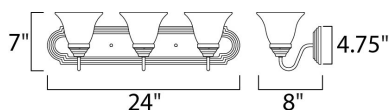

MEASUREMENTS

DIMENSION : 24" W x 7" H x 8" Ext
 BACK PLATE : 4.33" W x 20.47" H x 4.07" HCO
 HANGING WEIGHT : 5.58 lb

LAMPING

INPUT VOLTAGE : 120V
 LUMENS : 2,700 Rated
 BULB : 3 x 13W Fluorescent GU24 , 39W Total
 BULB INCLUDED : (Included)
 DIMMABLE : No
 CRI : 80+ CRI
 COLOR_TEMP : 2700K