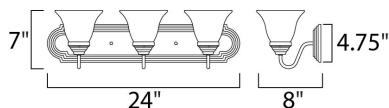

MEASUREMENTS

DIMENSION : 24" W x 7" H x 8" Ext
 BACK PLATE : 24" W x 4.84" H x 4.07" HCO
 HANGING WEIGHT : 5.57769 lb

LAMPING

LUMENS : 2,700 Rated
 BULB : 3 x 13W Fluorescent GU24 , 39W Total
 BULB INCLUDED : (Included)
 DIMMABLE : No
 CRI : 81-82 CRI
 COLOR_TEMP : 2700K
 LIGHTING_DIRECTION : Both