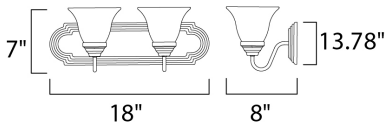

**MEASUREMENTS**

DIMENSION : 18" W x 7" H x 8" Ext  
 BACK PLATE : 4.33" W x 13.78" H x 4.07" HCO  
 HANGING WEIGHT : 3.52 lb

**LAMPING**

INPUT VOLTAGE : 120V  
 LUMENS : 1,800 Rated  
 BULB : 2 x 13W Fluorescent GU24 , 26W Total  
 BULB INCLUDED : (Included)  
 DIMMABLE : No  
 CRI : 80+ CRI  
 COLOR\_TEMP : 2700K