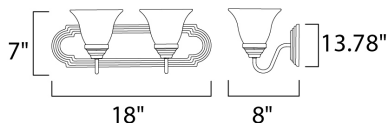

MEASUREMENTS

DIMENSION : 18" W x 7" H x 8" Ext
 BACK PLATE : 18" W x 4.84" H
 HANGING WEIGHT :

LAMPING

LUMENS : 1,800 Rated
 BULB : 2 x 13W Fluorescent GU24 , 26W Total
 BULB INCLUDED : (Included)
 DIMMABLE : No
 CRI : 81-82 CRI
 COLOR_TEMP : 2700K
 LIGHTING_DIRECTION : Both